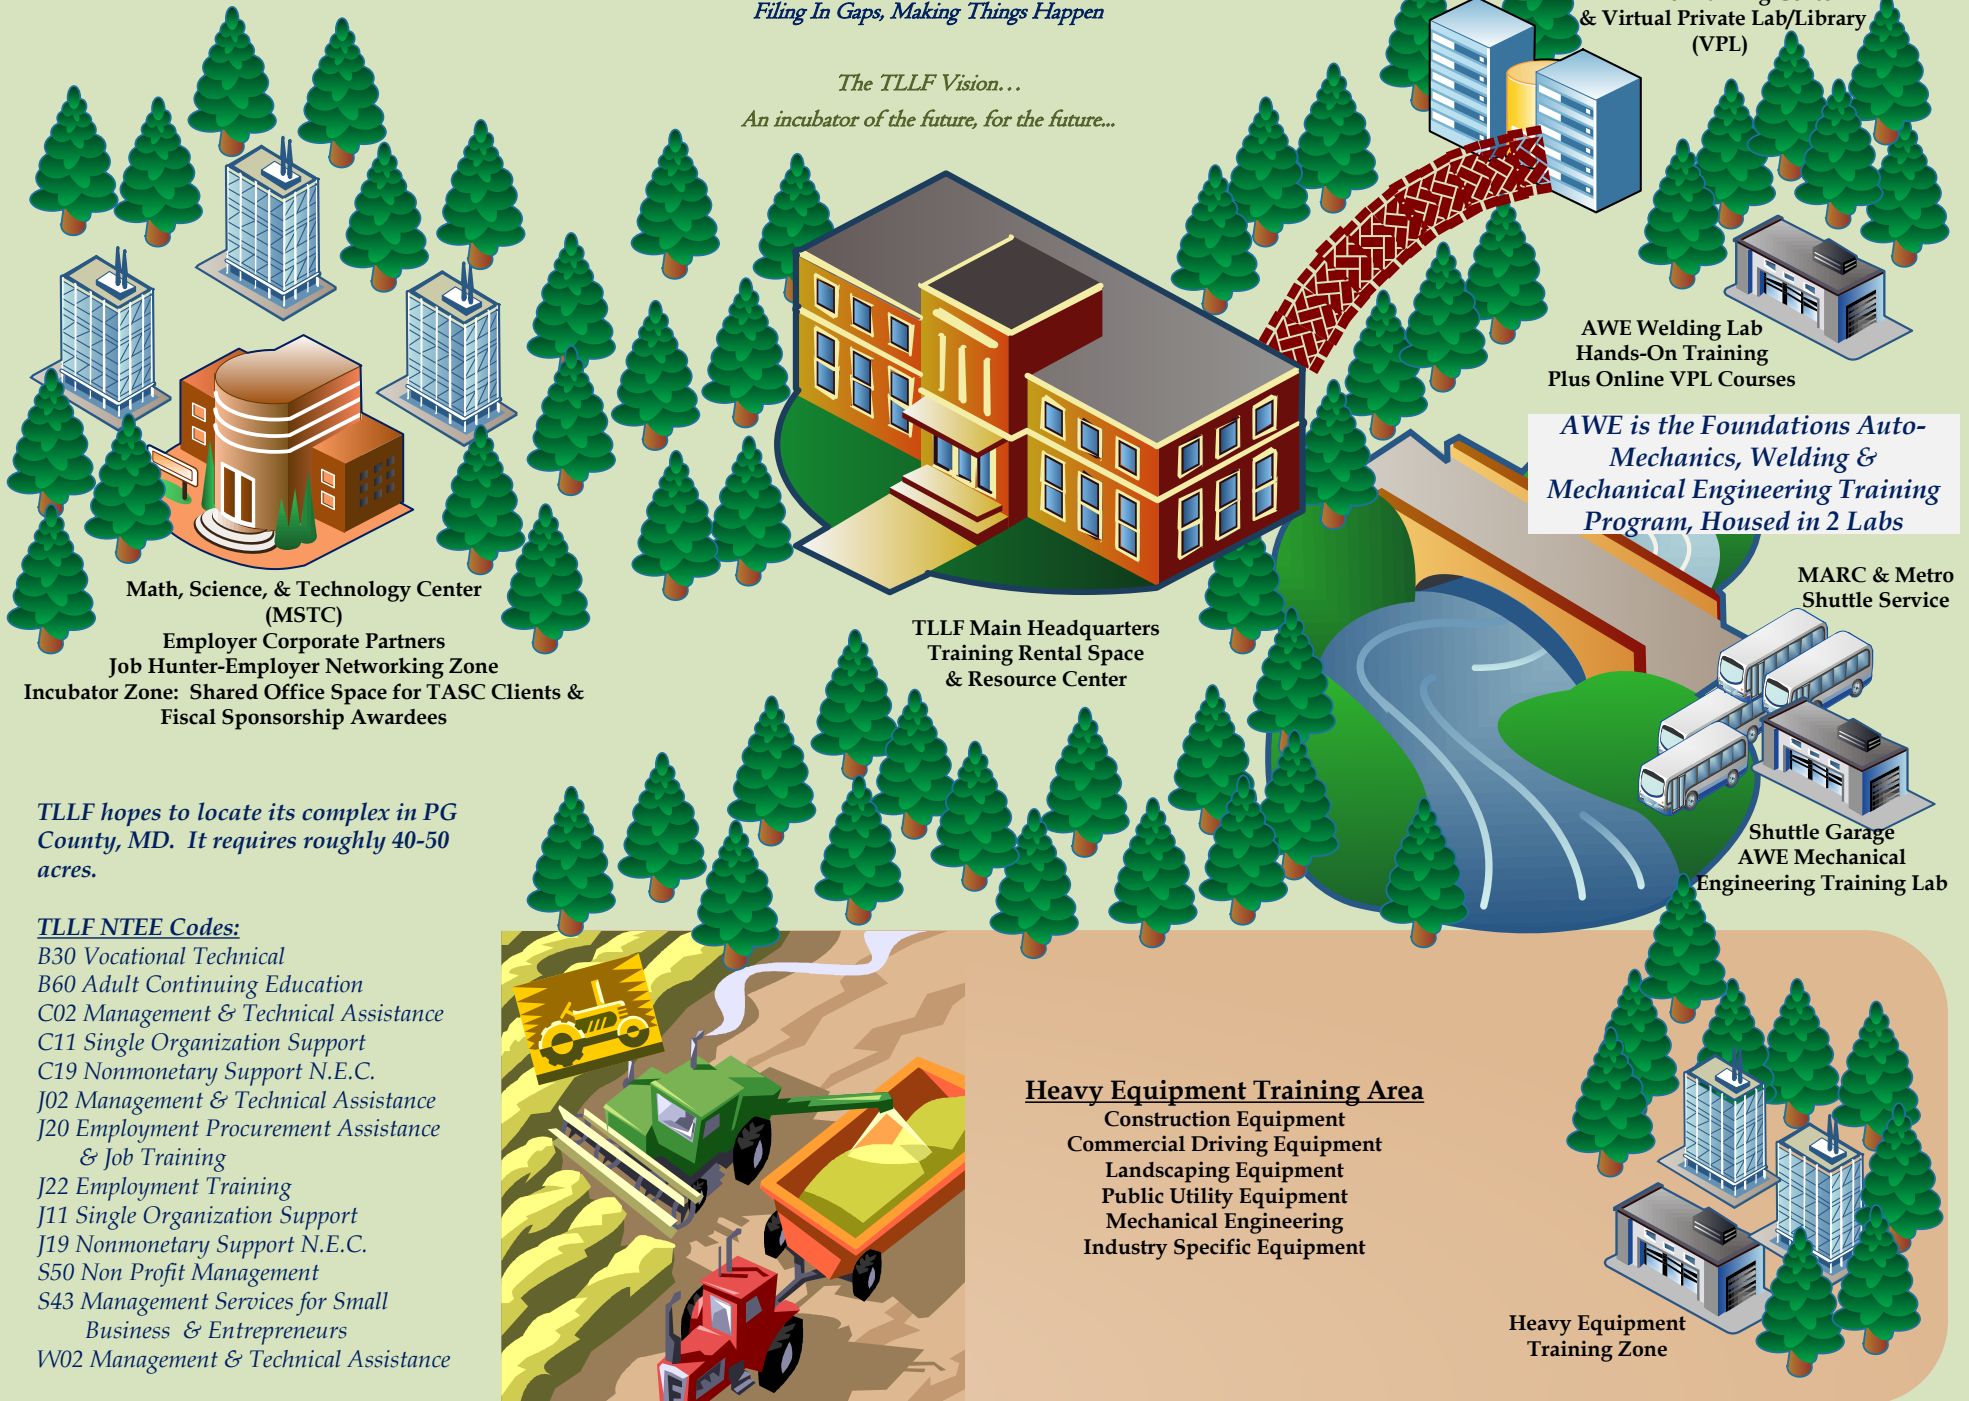

The Learners Lab Foundation

Filing In Gaps, Making Things Happen

The TLLF Vision...

An incubator of the future, for the future...

Math, Science, & Technology Center (MSTC)
 Employer Corporate Partners
 Job Hunter-Employer Networking Zone
 Incubator Zone: Shared Office Space for TASC Clients & Fiscal Sponsorship Awardees

**TLLF Main Headquarters
 Training Rental Space
 & Resource Center**

AWE is the Foundations Auto-Mechanics, Welding & Mechanical Engineering Training Program, Housed in 2 Labs

MARC & Metro Shuttle Service

Heavy Equipment Training Zone

TLLF hopes to locate its complex in PG County, MD. It requires roughly 40-50 acres.

TLLF NTEE Codes:

- B30 Vocational Technical
- B60 Adult Continuing Education
- C02 Management & Technical Assistance
- C11 Single Organization Support
- C19 Nonmonetary Support N.E.C.
- J02 Management & Technical Assistance
- J20 Employment Procurement Assistance & Job Training
- J22 Employment Training
- J11 Single Organization Support
- J19 Nonmonetary Support N.E.C.
- S50 Non Profit Management
- S43 Management Services for Small Business & Entrepreneurs
- W02 Management & Technical Assistance